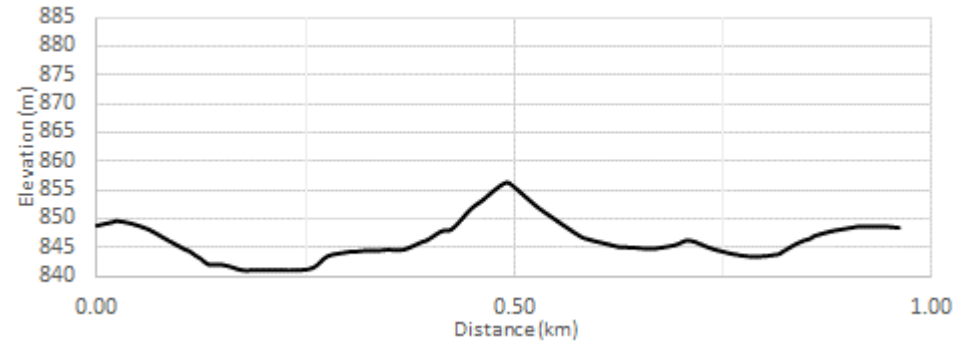

5.0 kilometre

- Sunday U14 (1x), U16 (2x)
- U18 (3x)/U20 (3x)
- Open (3x)/Masters (3x)
- PN Stand(1x)/Sport(1x)

YELLOW Course

1.0 kilometre

Sunday U10

PINK Course

500 metres

Sunday

U8

Stadium – Friday Night Lights (Friday)

Stadium – Friday Night Lights (Friday) – Skills Course (U8/U10)

BLACK Course
1.7 kilometer (lit course)
Friday Night ALL Categories
except U8 & U10
CLOCKWISE Direction