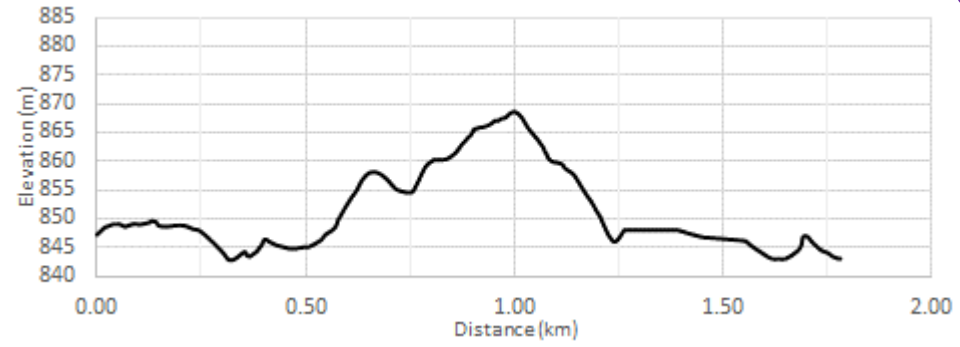

5.0 kilometre

- Sunday U14 (1x), U16 (2x)
- U18 (3x)/U20 (3x)
- Open (3x)/Masters (3x)
- PN Stand(1x)/Sport(1x)

YELLOW Course

1.0 kilometre

Sunday U10

PINK Course

500 metres

Sunday

U8

Stadium – Friday Night Lights (Friday)

Stadium – Friday Night Lights (Friday) – Skills Course (U8/U10)

BLACK Course
1.7 kilometer (lit course)
Friday Night ALL Categories
except U8 & U10
CLOCKWISE Direction

***SKILLS* Course**
0.4 kilometer (fun course)
Friday Night ONLY U8 & U10
CLOCKWISE Direction