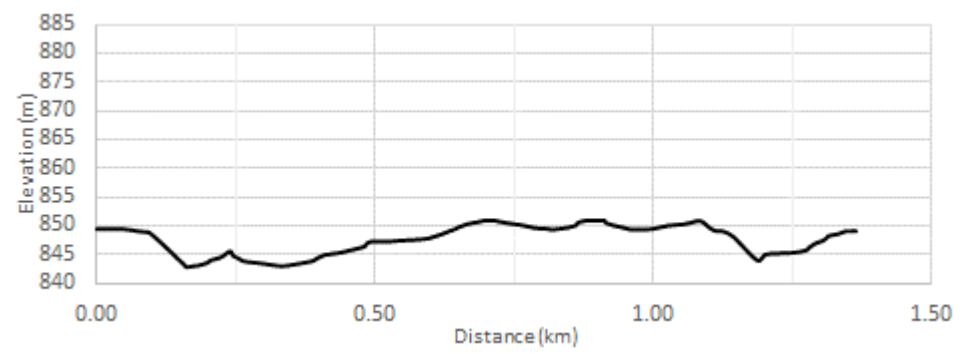

Venue Map

Welcome to RED DEER and the RIVER BEND GOLF & RECREATION AREA

Race Office in Clubhouse (Enter via North Balcony)
 Athlete/Spectator Warming in Clubhouse (West Entrance)

Competition Trails
 (Closed during racing)

WHITE Course

1.5 kilometres

Saturday PN Sit Ski x2

Sunday PN Sit Ski x3

ORANGE Course

3.75 kilometre

Saturday U18 (2x)/U20 (2x)
Open (2x)/Masters (2x)
Recreational (1x)

BLUE Course

5.0 kilometre

- Sunday U14 (1x), U16 (2x)
- U18 (3x)/U20 (3x)
- Open (3x)/Masters (3x)
- PN Stand(1x)/Sport(1x)

YELLOW Course

1.0 kilometre

Sunday U10

PINK Course

500 metres

Sunday