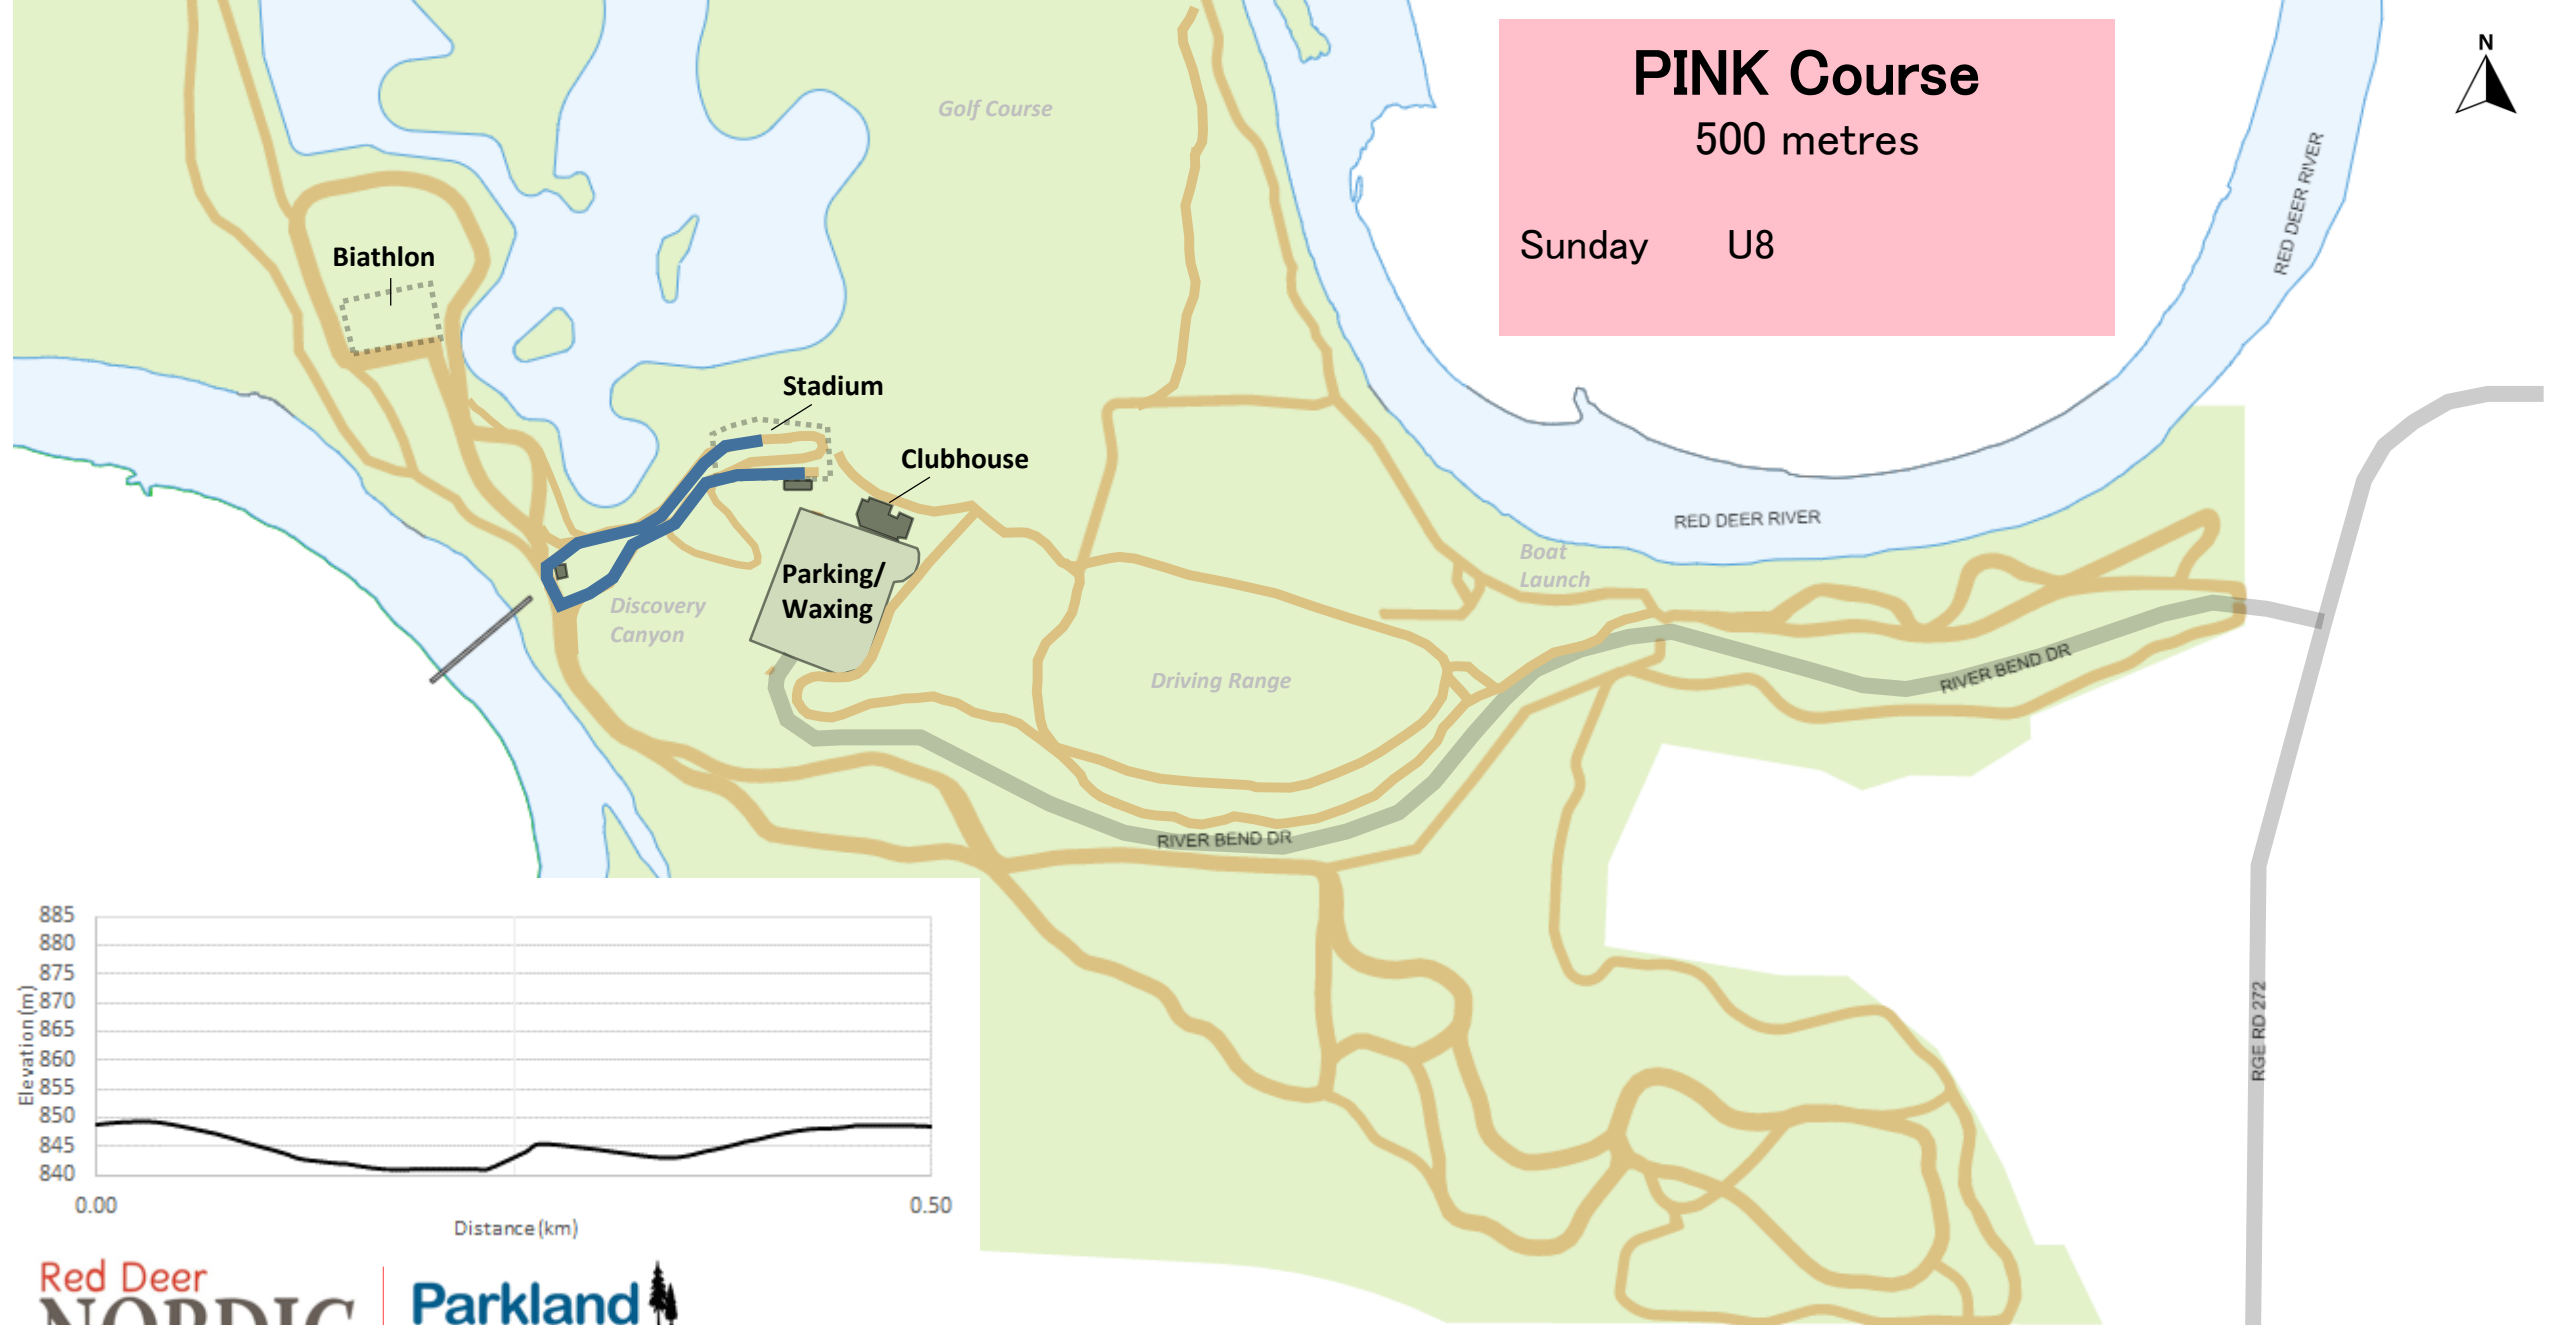

PINK Course

500 metres

Sunday

U8