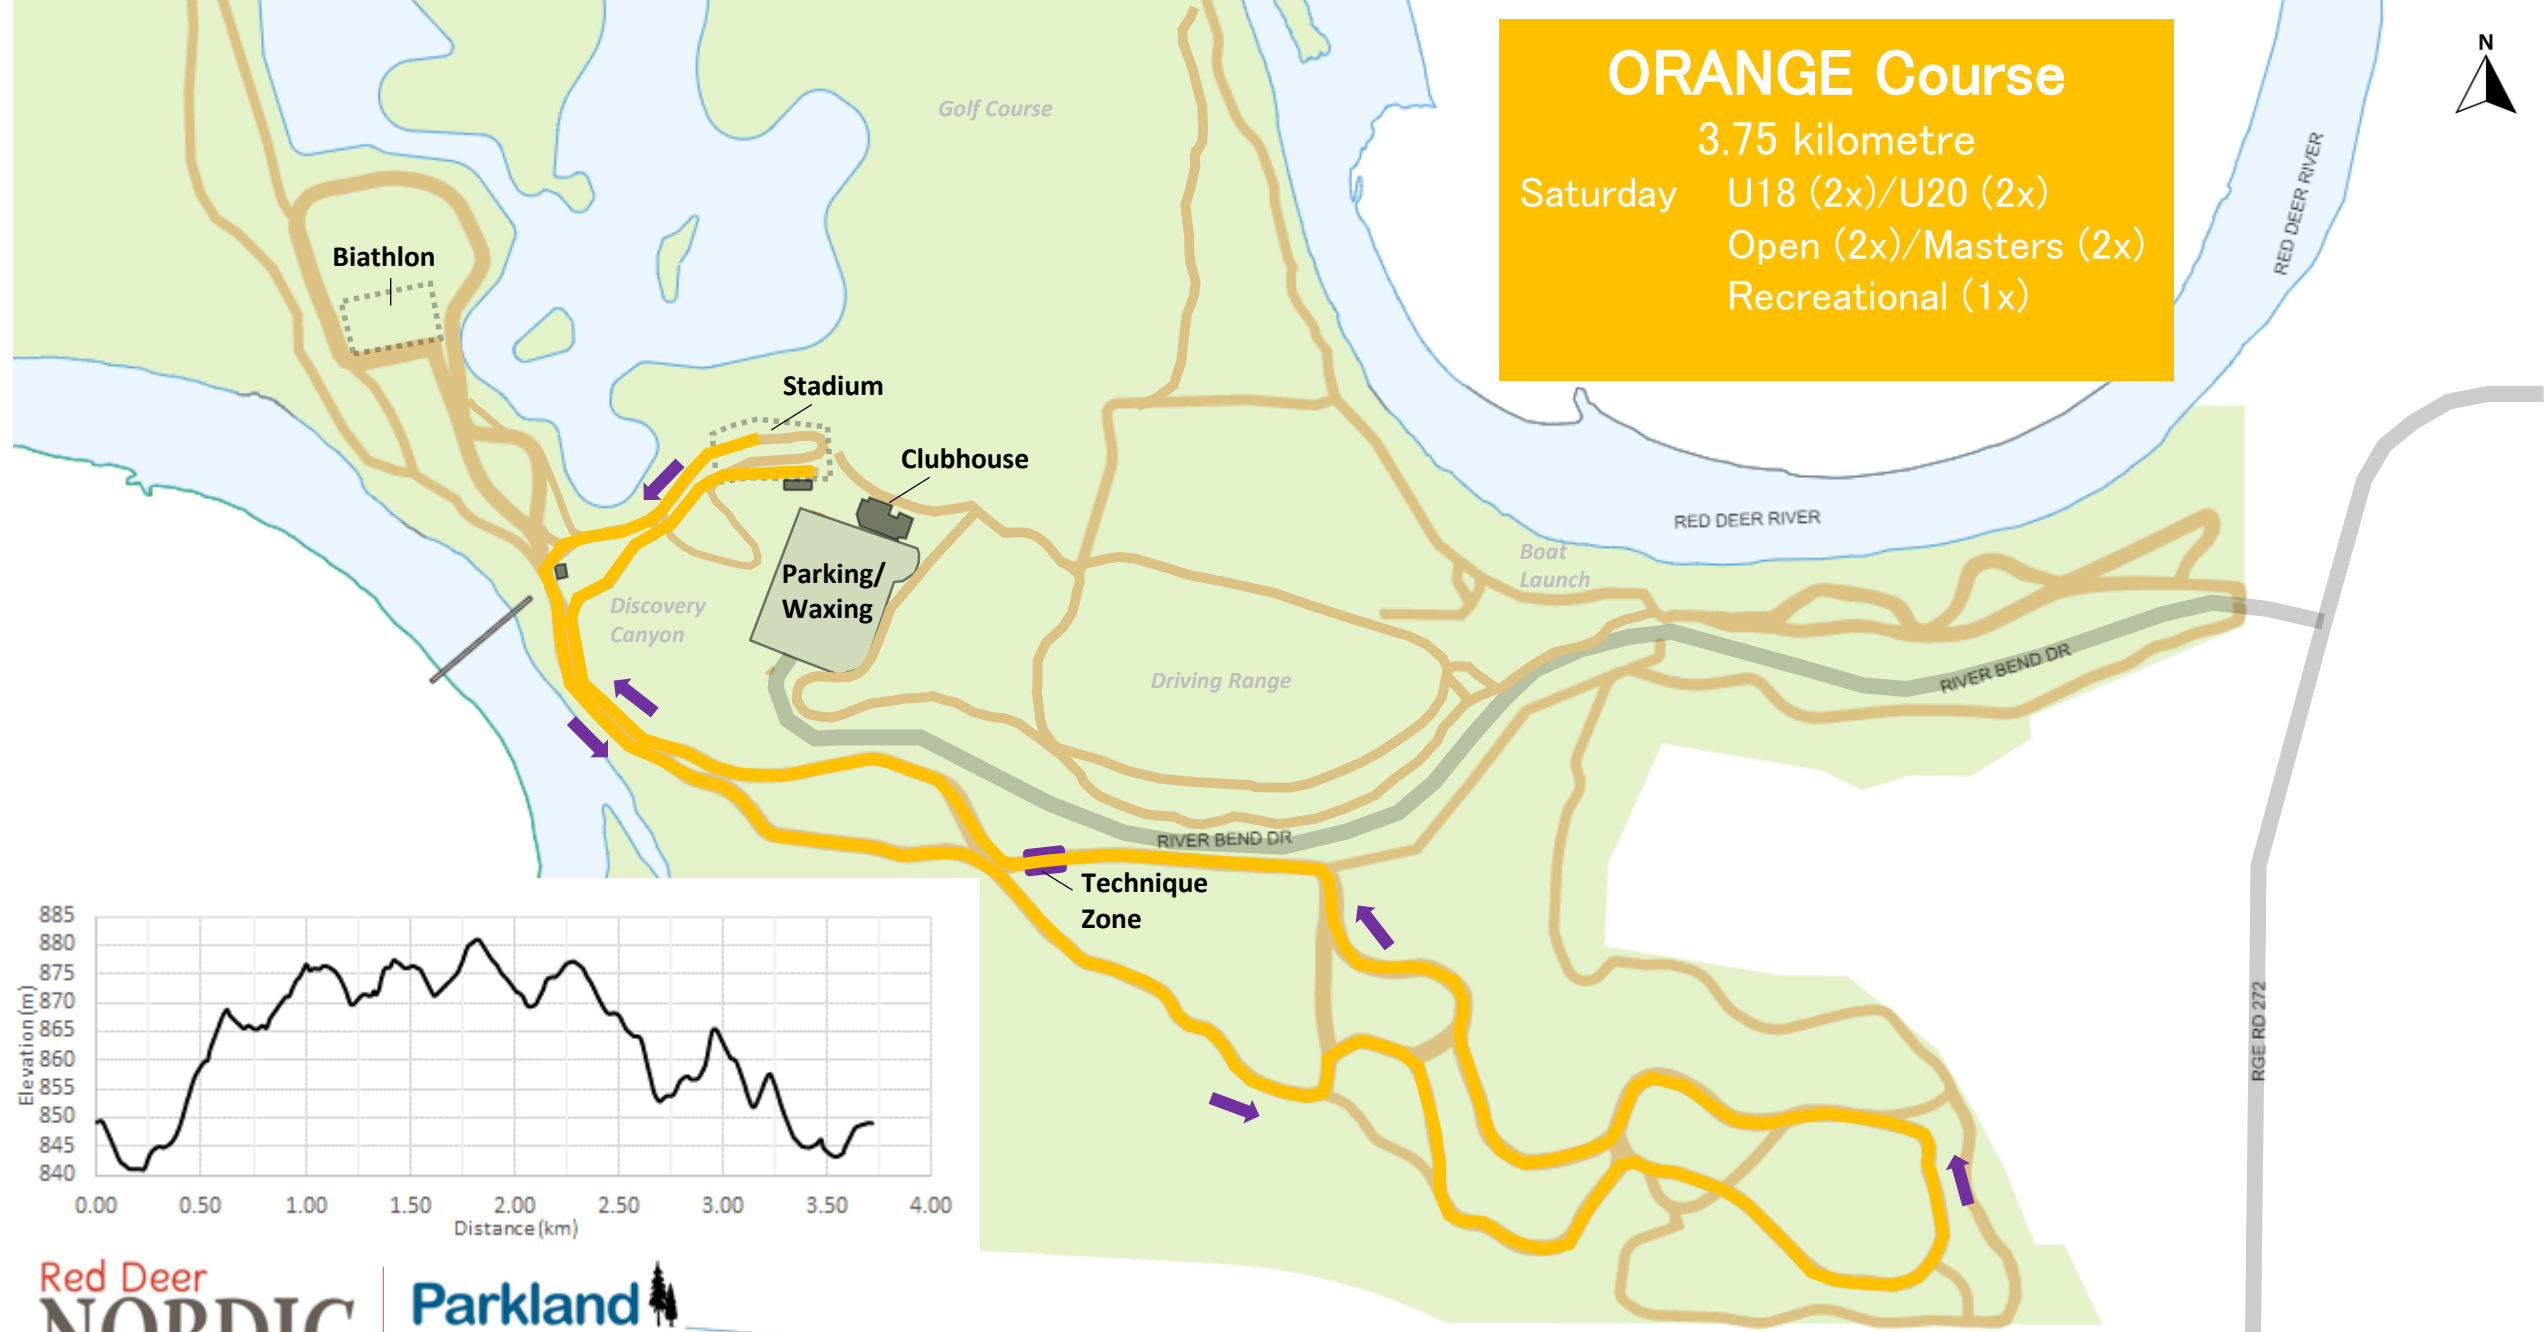

Venue Map

Welcome to RED DEER and the RIVER BEND GOLF & RECREATION AREA

Race Office in Clubhouse (Enter via North Balcony)
 Athlete/Spectator Warming in Clubhouse (West Entrance)

Competition Trails
 (Closed during racing)

WHITE Course

1.5 kilometres

Saturday PN Sit Ski x2

Sunday PN Sit Ski x3

ORANGE Course

3.75 kilometre

Saturday U18 (2x)/U20 (2x)
Open (2x)/Masters (2x)
Recreational (1x)

BLUE Course

5.0 kilometre

- Sunday U14 (1x), U16 (2x)
- U18 (3x)/U20 (3x)
- Open (3x)/Masters (3x)
- PN Stand(1x)/Sport(1x)

YELLOW Course

1.0 kilometre

Sunday U10

PINK Course

500 metres

Sunday

***SKILLS* Course**
0.4 kilometer (fun course)
Friday Night ONLY U8 & U10
CLOCKWISE Direction