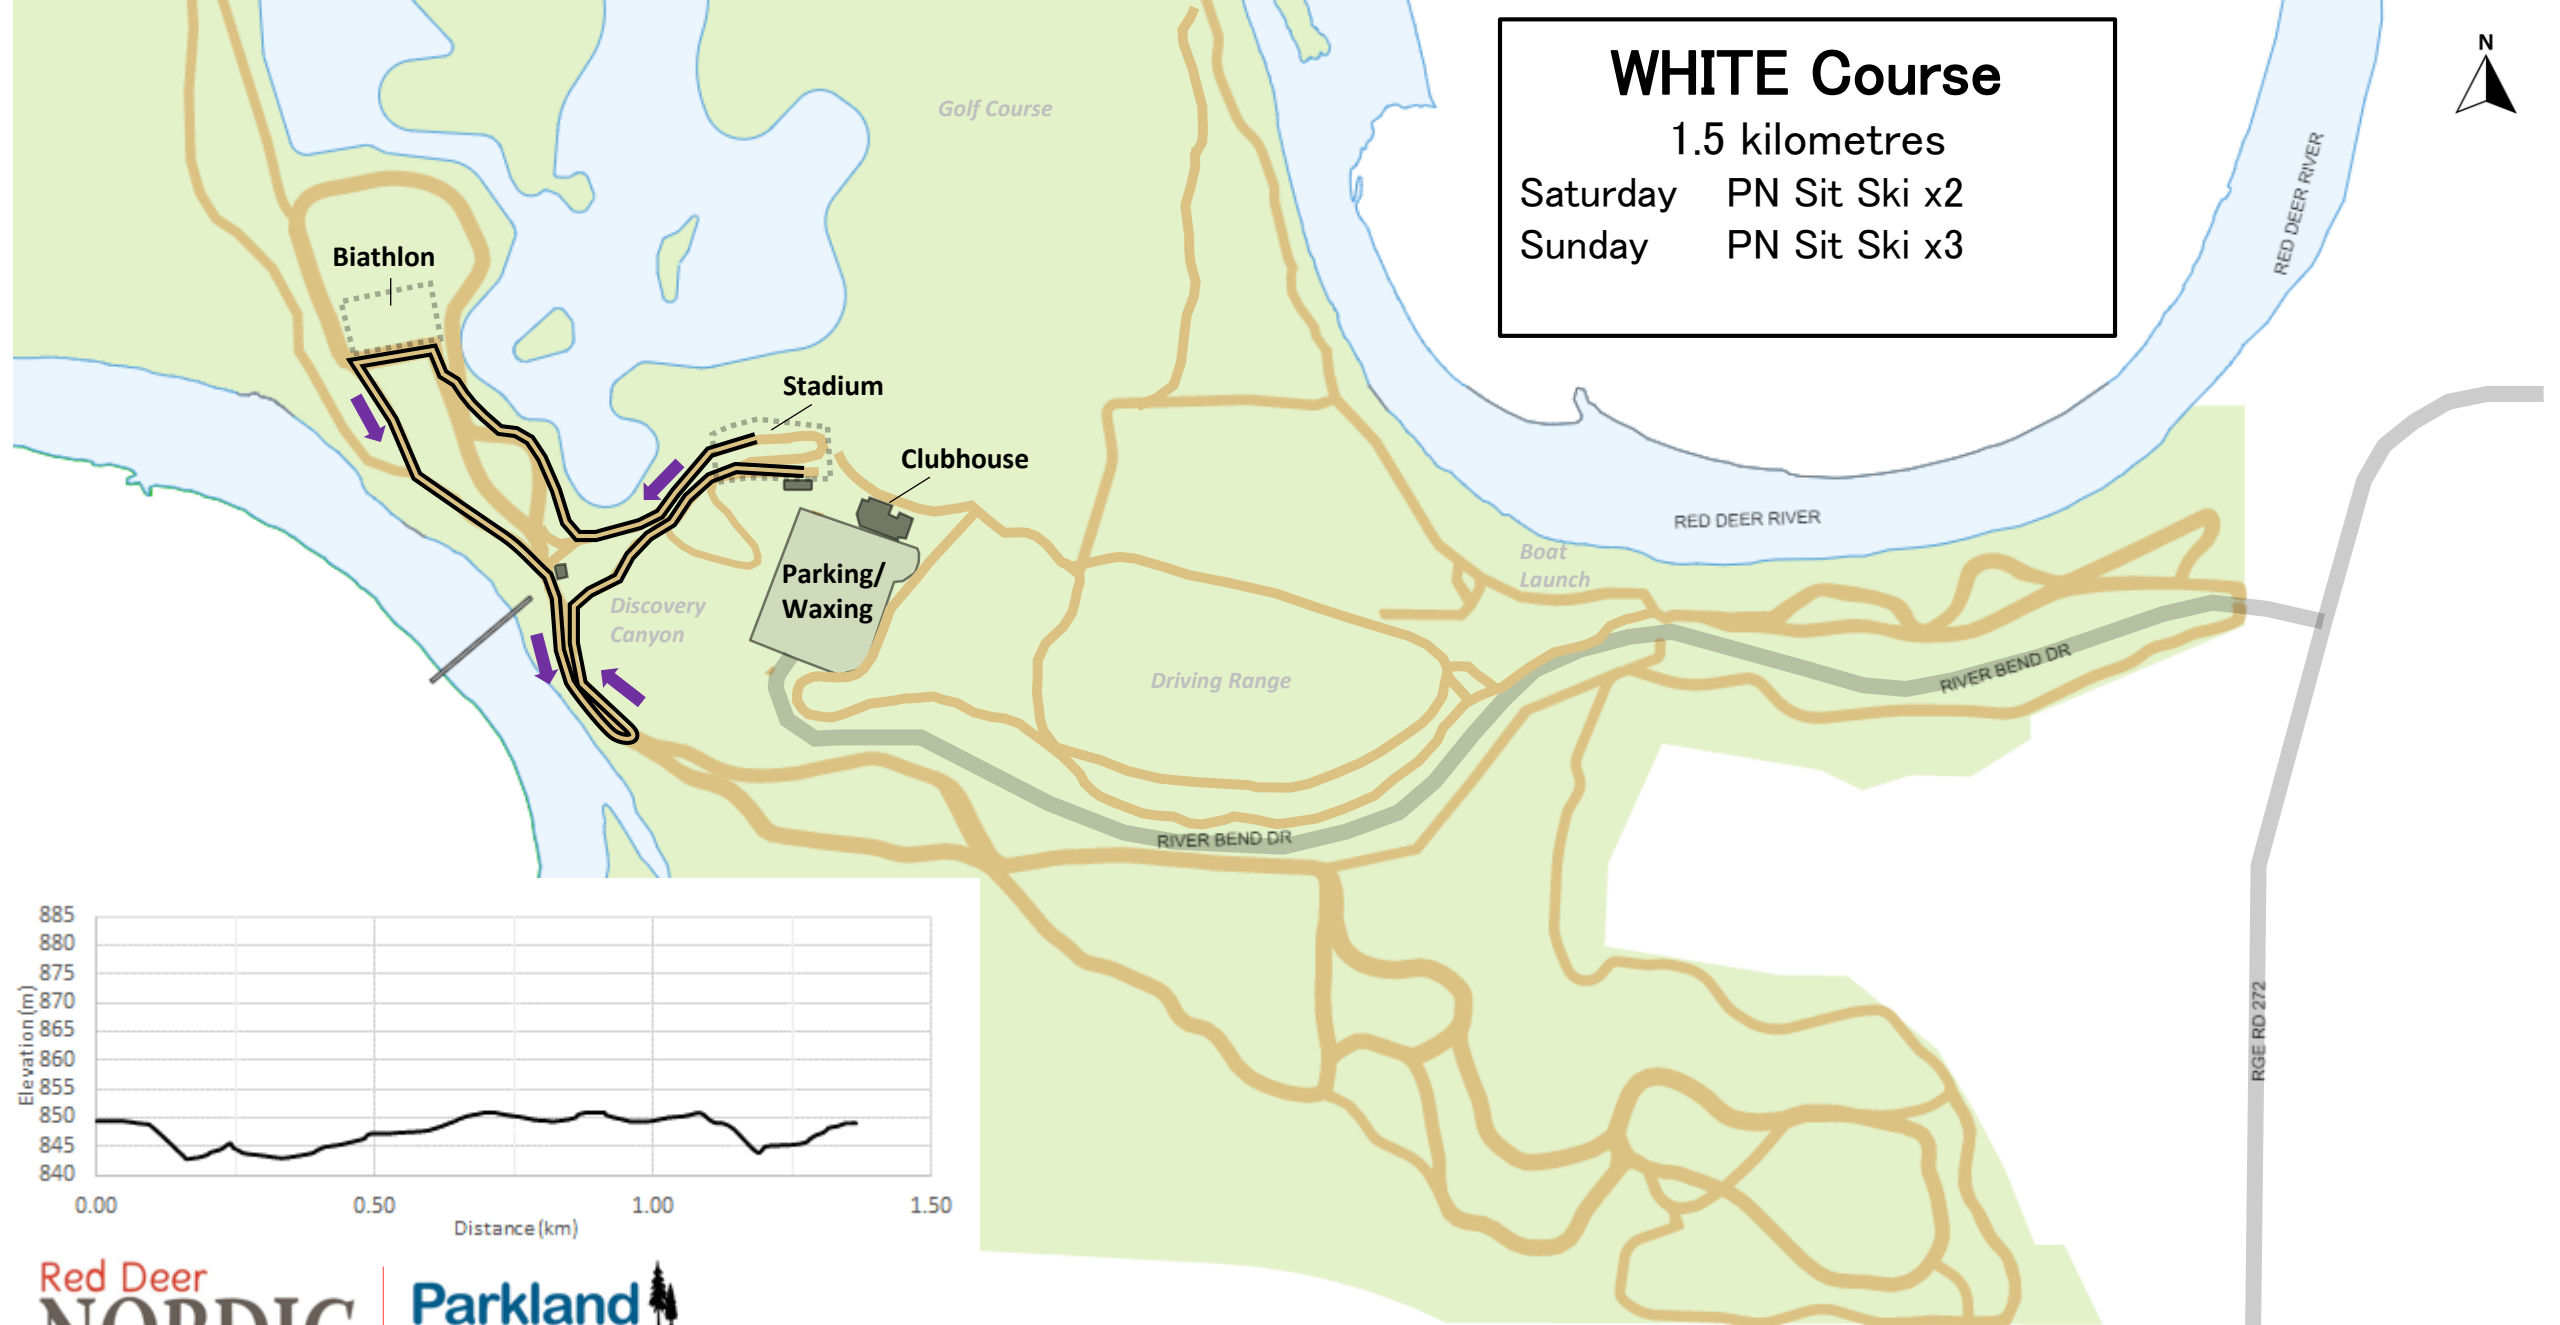

Venue Map

Welcome to RED DEER and the RIVER BEND GOLF & RECREATION AREA

Race Office in Clubhouse (Enter via North Balcony)
 Athlete/Spectator Warming in Clubhouse (West Entrance)

Competition Trails
 (Closed during racing)

WHITE Course

1.5 kilometres

Saturday PN Sit Ski x2

Sunday PN Sit Ski x3

ORANGE Course

3.75 kilometre

Saturday U18 (2x)/U20 (2x)
Open (2x)/Masters (2x)
Recreational (1x)

BLUE Course

5.0 kilometre

- Sunday U14 (1x), U16 (2x)
- U18 (3x)/U20 (3x)
- Open (3x)/Masters (3x)
- PN Stand(1x)/Sport(1x)

YELLOW Course

1.0 kilometre

Sunday U10

PINK Course

500 metres

Sunday

***SKILLS* Course**
0.4 kilometer (fun course)
Friday Night ONLY U8 & U10
CLOCKWISE Direction