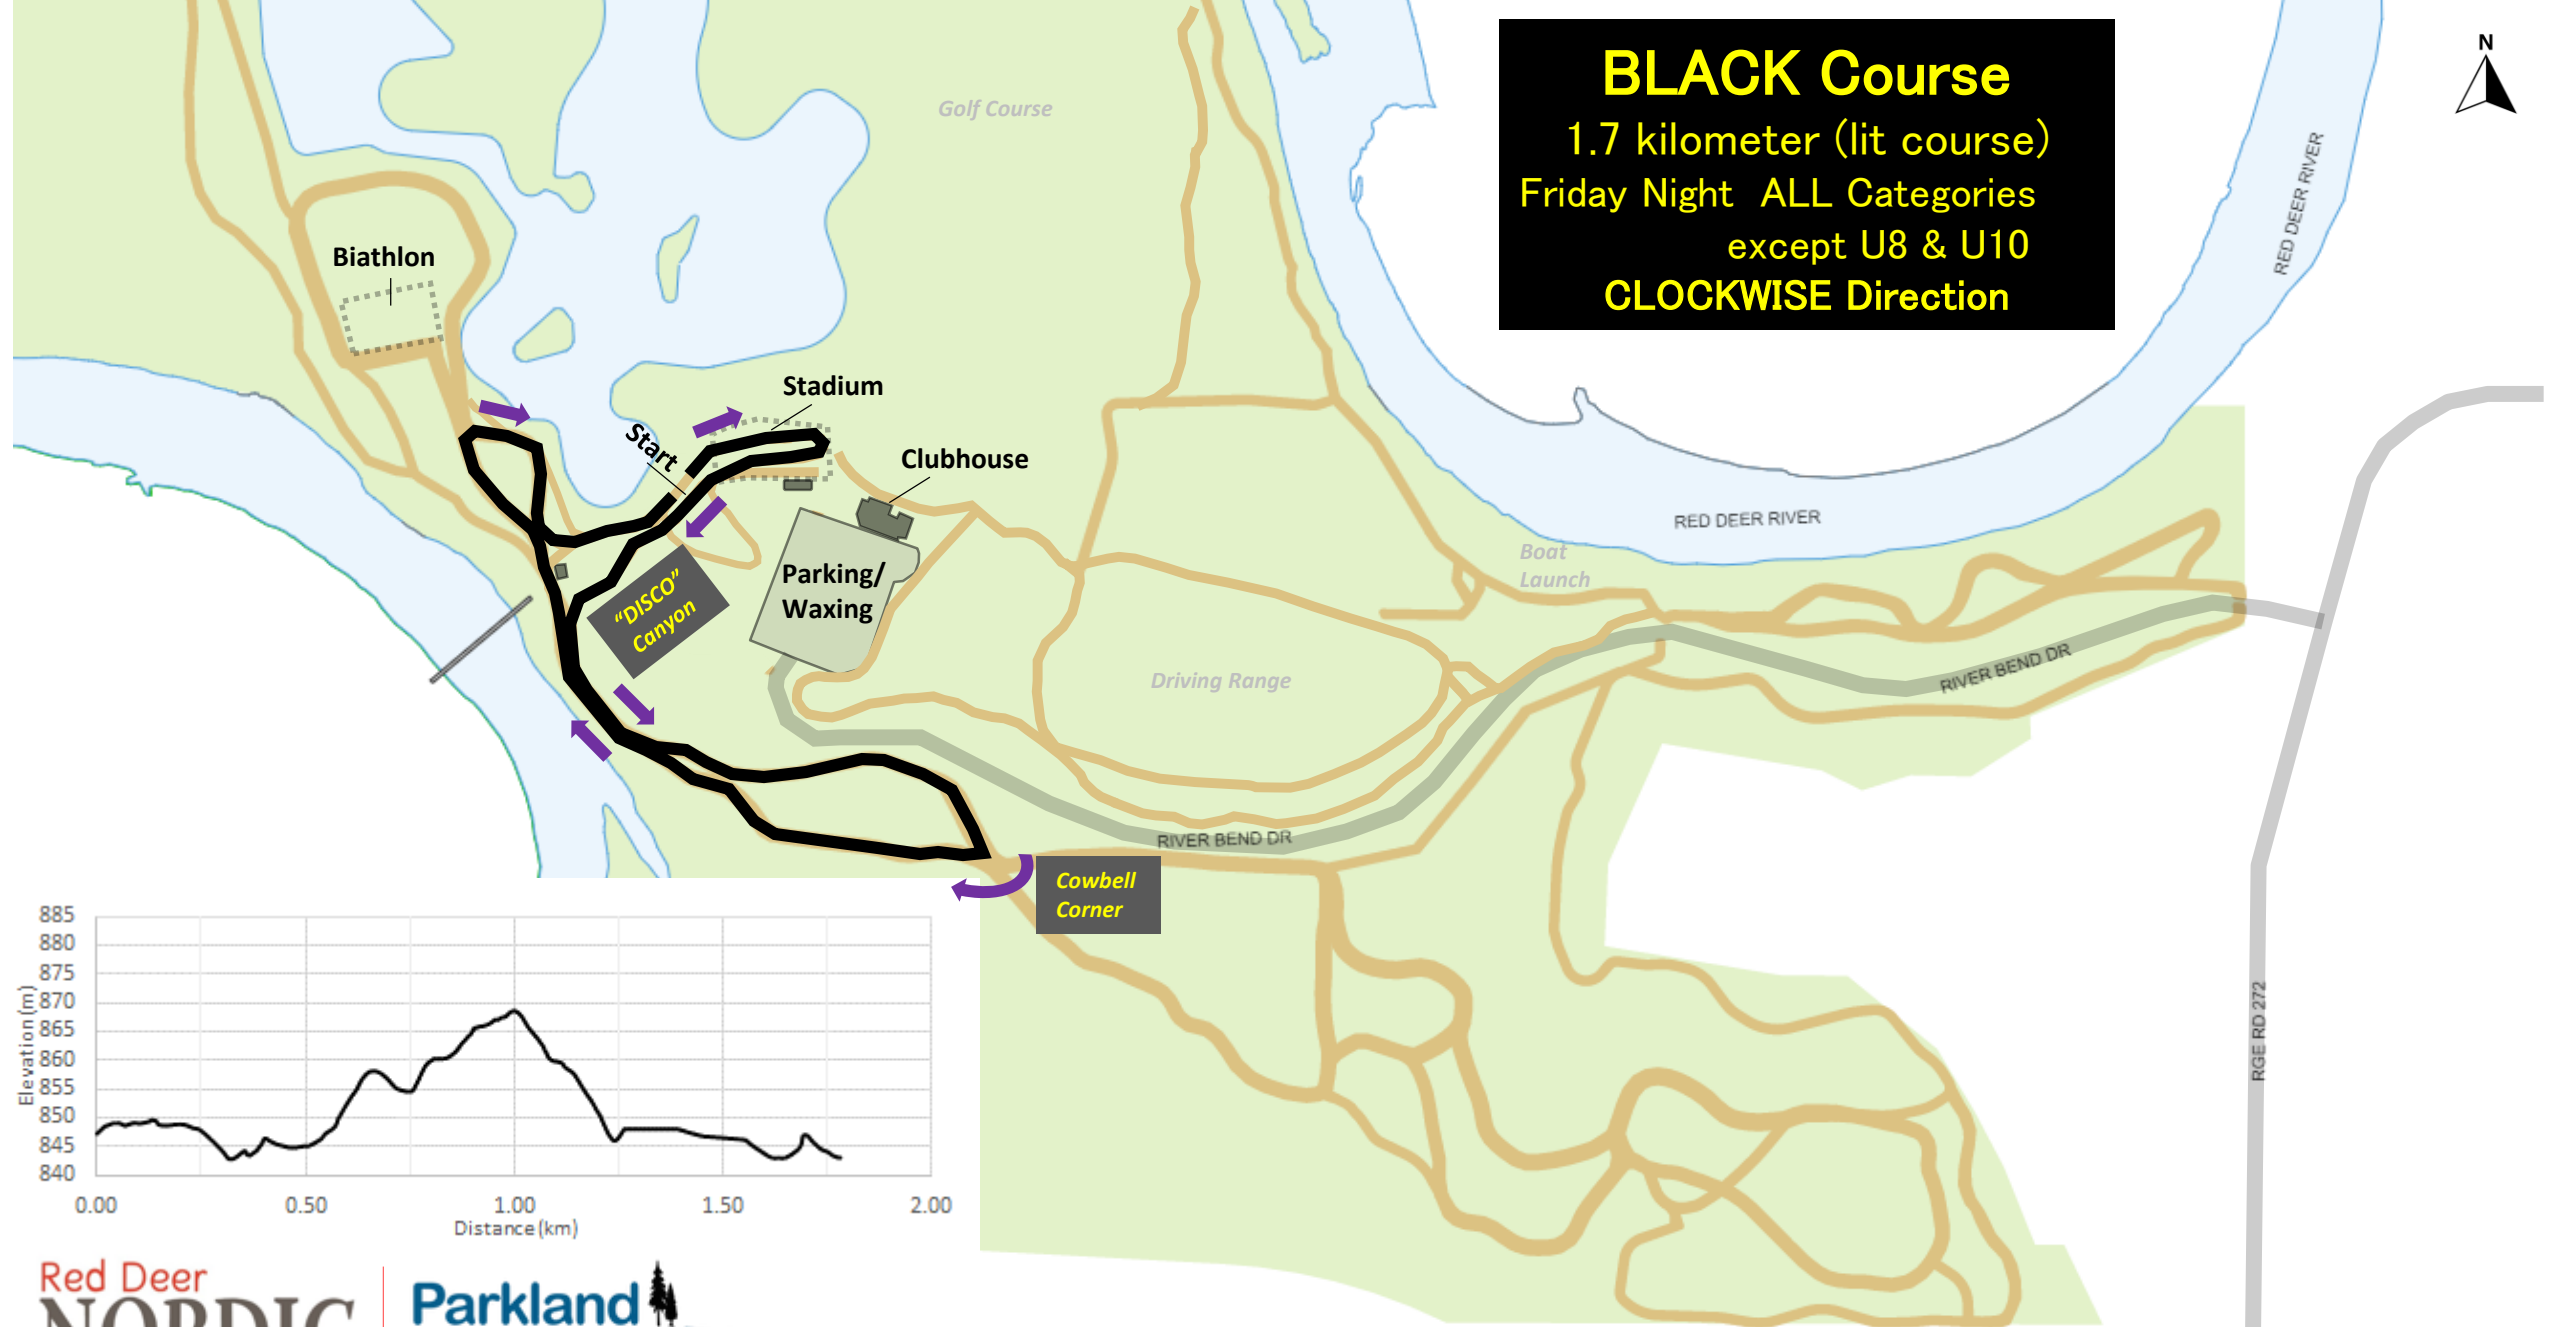

Venue Map

Welcome to RED DEER and the RIVER BEND GOLF & RECREATION AREA

Race Office in Clubhouse (Enter via North Balcony)
 Athlete/Spectator Warming in Clubhouse (West Entrance)

Competition Trails
 (Closed during racing)

5.0 kilometre

- Sunday U14 (1x), U16 (2x)
- U18 (3x)/U20 (3x)
- Open (3x)/Masters (3x)
- PN Stand(1x)/Sport(1x)

YELLOW Course

1.0 kilometre

Sunday U10

PINK Course

500 metres

Sunday

U8

Stadium – Friday Night Lights (Friday)

Stadium – Friday Night Lights (Friday) – Skills Course (U8/U10)

BLACK Course
1.7 kilometer (lit course)
Friday Night ALL Categories
except U8 & U10
CLOCKWISE Direction

***SKILLS* Course**
0.4 kilometer (fun course)
Friday Night ONLY U8 & U10
CLOCKWISE Direction