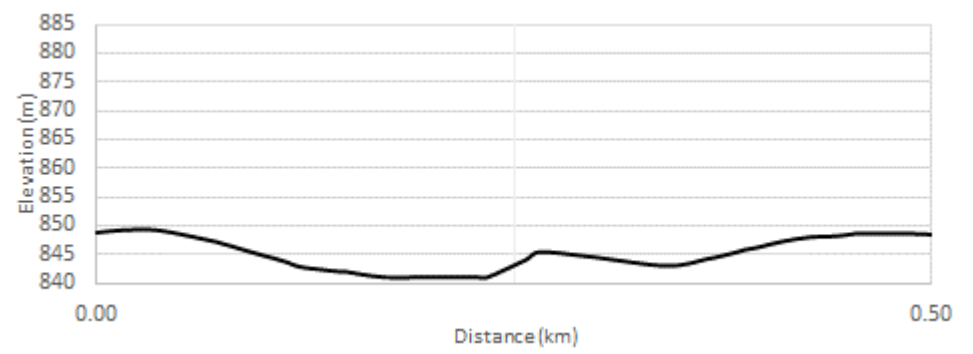

5.0 kilometre

- Sunday U14 (1x), U16 (2x)
- U18 (3x)/U20 (3x)
- Open (3x)/Masters (3x)
- PN Stand(1x)/Sport(1x)

YELLOW Course

1.0 kilometre

Sunday U10

PINK Course

500 metres

Sunday

U8

Stadium – Friday Night Lights (Friday)

Stadium – Friday Night Lights (Friday) – Skills Course (U8/U10)

BLACK Course
1.7 kilometer (lit course)
Friday Night ALL Categories
except U8 & U10
CLOCKWISE Direction