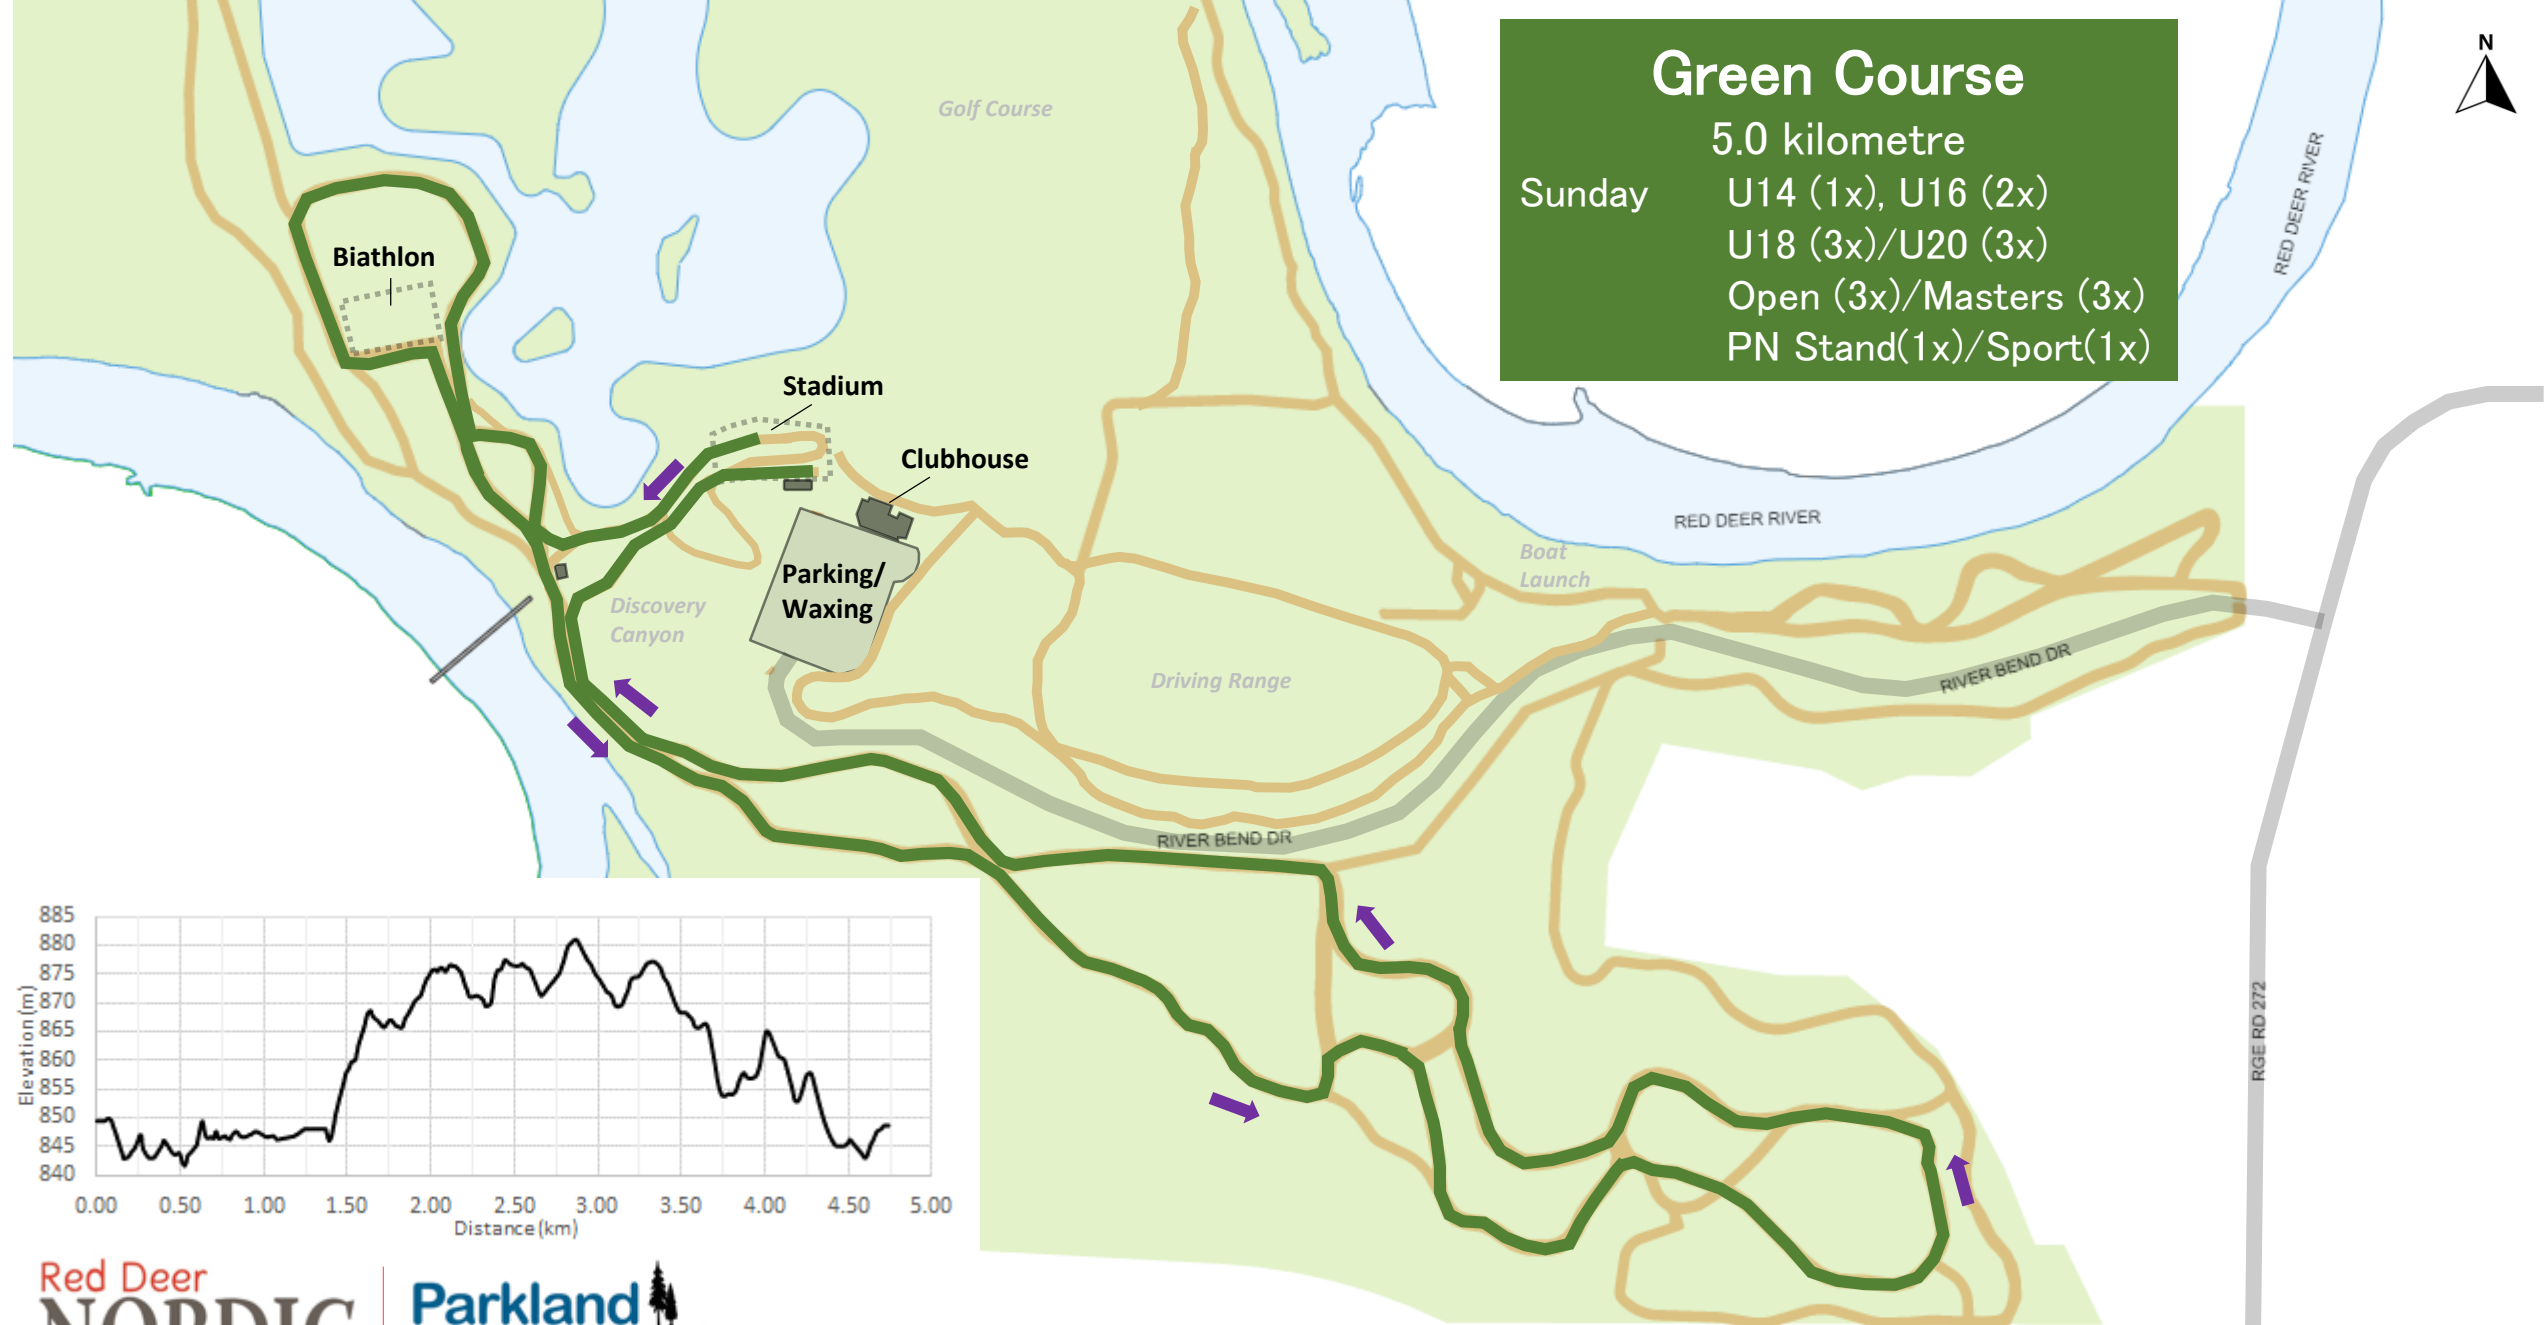

Venue Map

Welcome to RED DEER and the RIVER BEND GOLF & RECREATION AREA

Race Office in Clubhouse (Enter via North Balcony)
 Athlete/Spectator Warming in Clubhouse (West Entrance)

Competition Trails
 (Closed during racing)

5.0 kilometre

- Sunday U14 (1x), U16 (2x)
- U18 (3x)/U20 (3x)
- Open (3x)/Masters (3x)
- PN Stand(1x)/Sport(1x)

YELLOW Course

1.0 kilometre

Sunday U10

PINK Course

500 metres

Sunday

***SKILLS* Course**
0.4 kilometer (fun course)
Friday Night ONLY U8 & U10
CLOCKWISE Direction