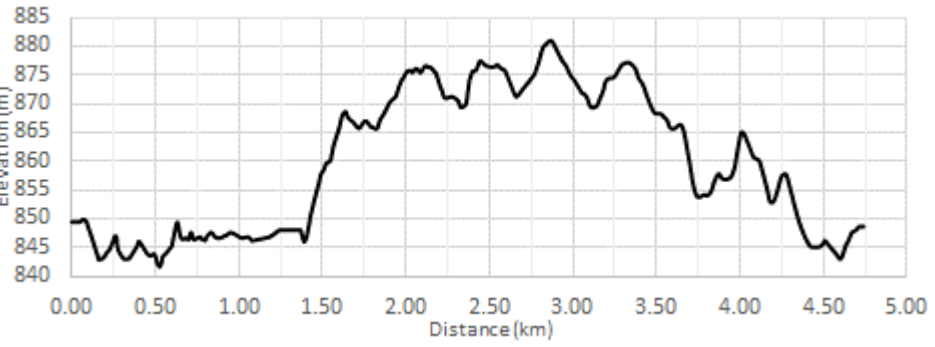

WHITE Course

1.5 kilometres

Saturday PN Sit Ski x2

Sunday PN Sit Ski x3

ORANGE Course

3.75 kilometre

Saturday U18 (2x)/U20 (2x)
Open (2x)/Masters (2x)
Recreational (1x)

BLUE Course

3.3 kilometre

Saturday U16(x2)
PN Stand
Sunday U12

PURPLE Course

400 metres

Saturday U12/U14 (Sprint)

U8(x1)

U10(x2)

Green Course

5.0 kilometre

- Sunday U14 (1x), U16 (2x)
- U18 (3x)/U20 (3x)
- Open (3x)/Masters (3x)
- PN Stand(1x)/Sport(1x)

YELLOW Course

1.0 kilometre

Sunday U10

PINK Course

500 metres

Sunday