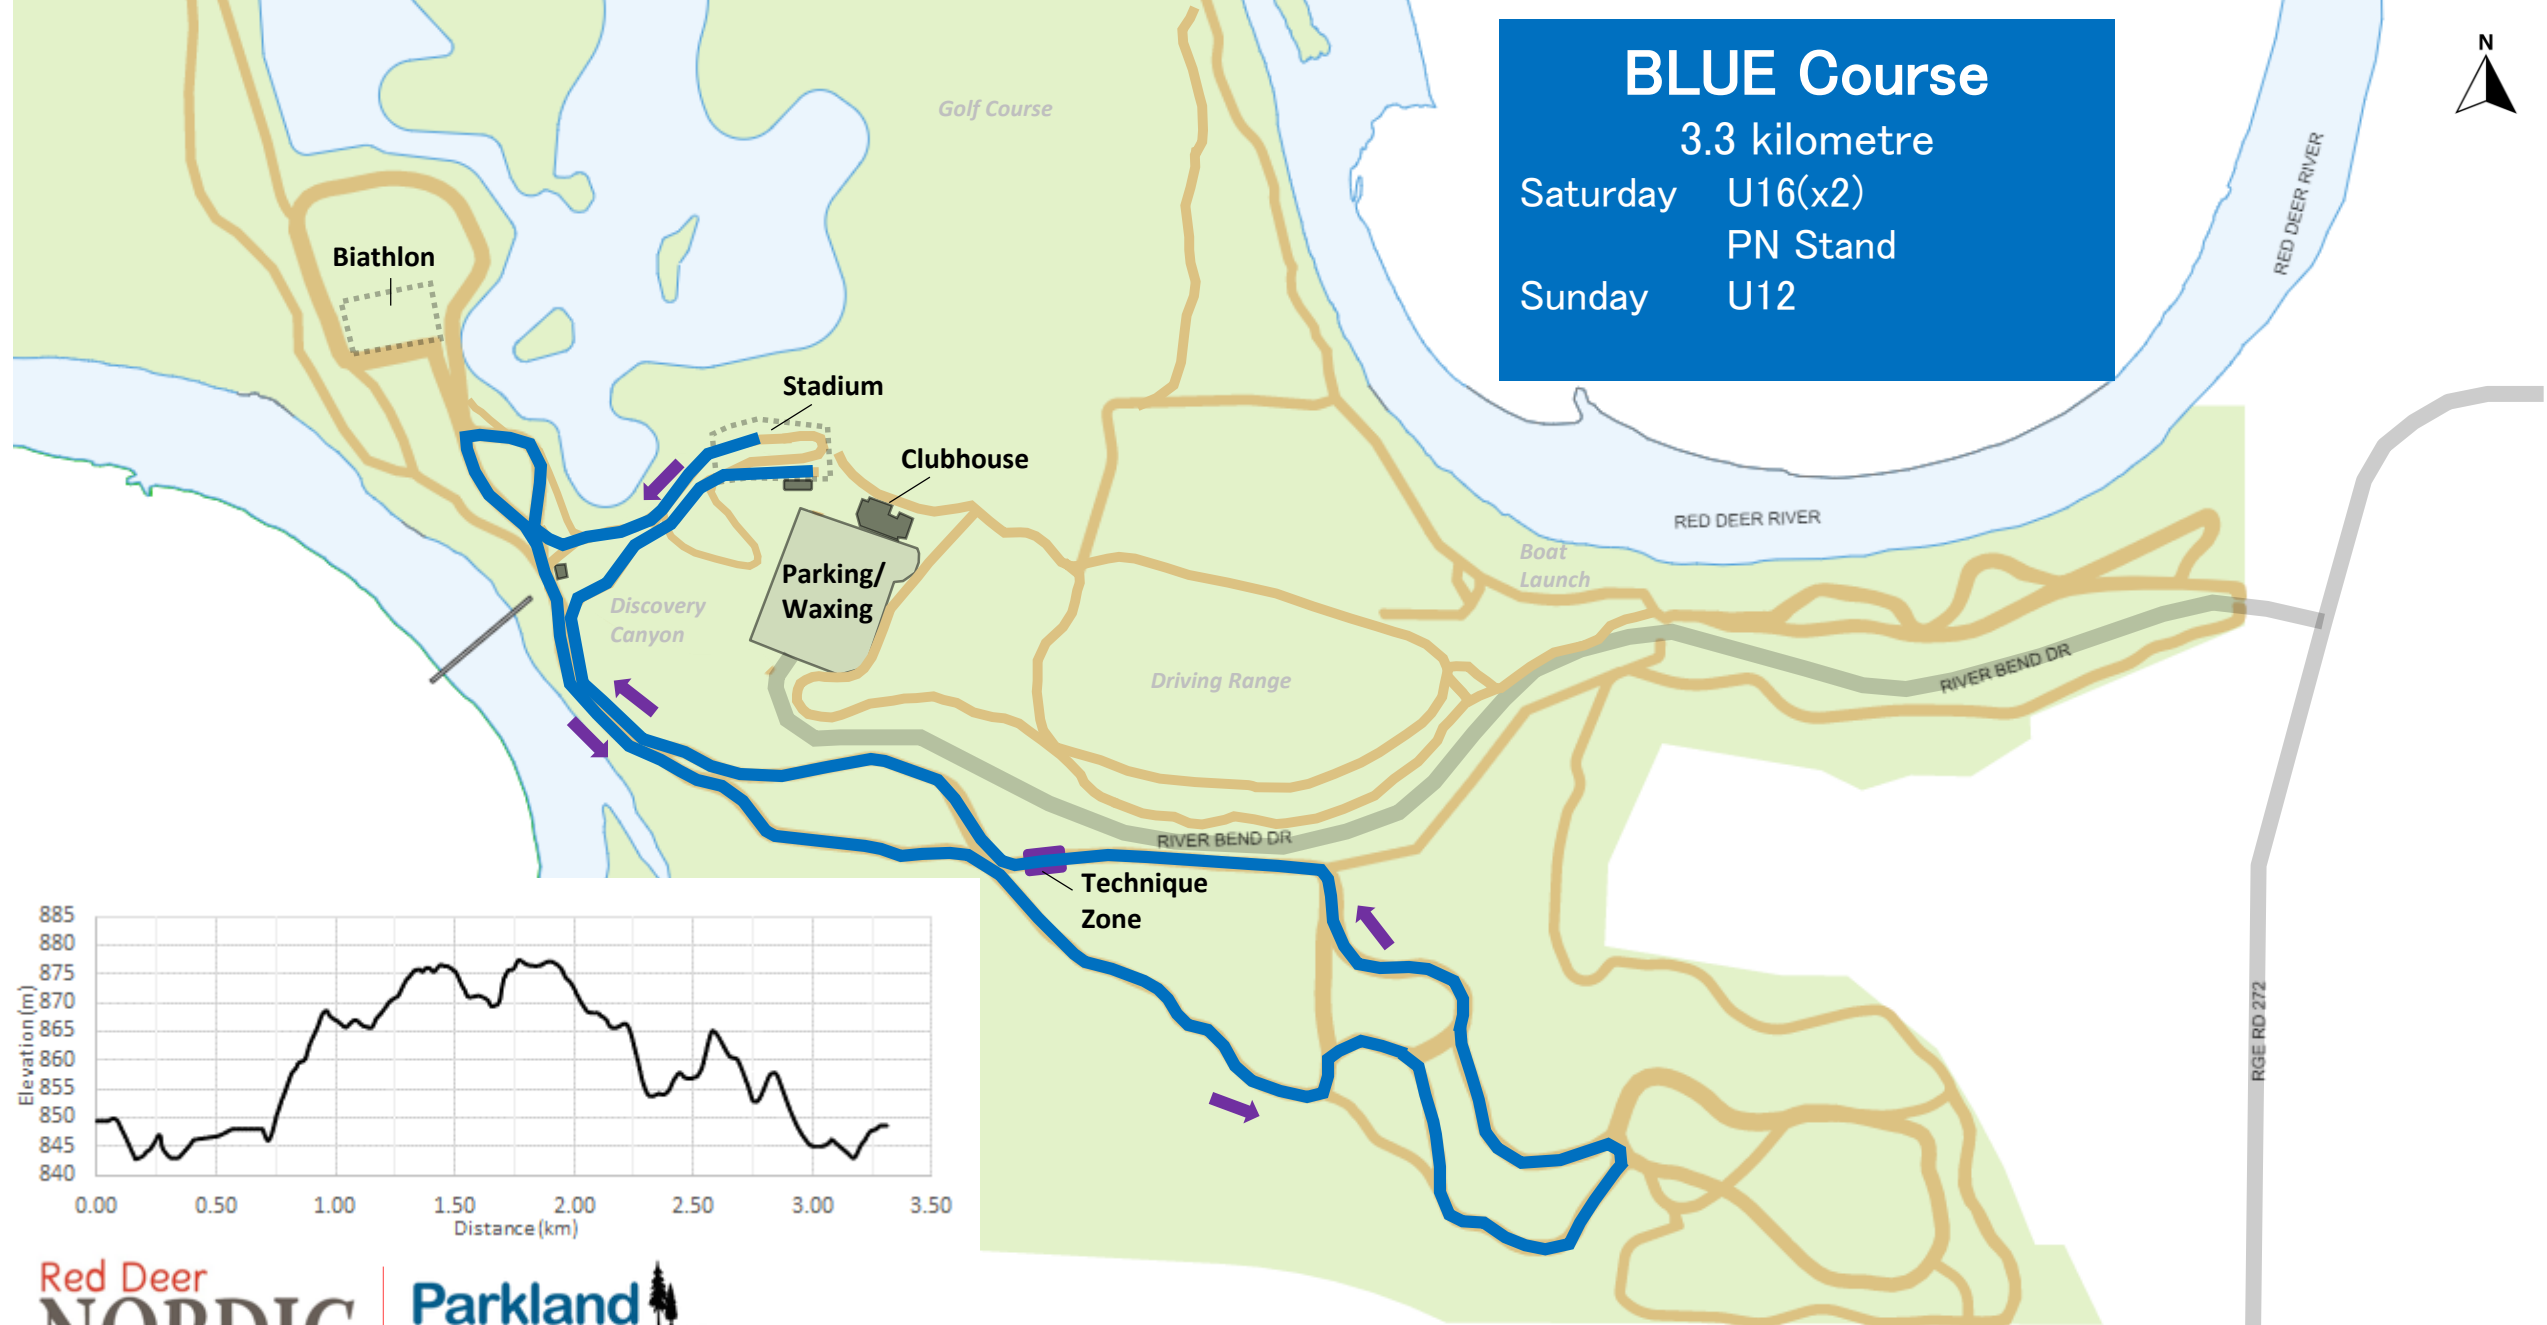

BLUE Course

3.3 kilometre

Saturday U16(x2)
PN Stand
Sunday U12