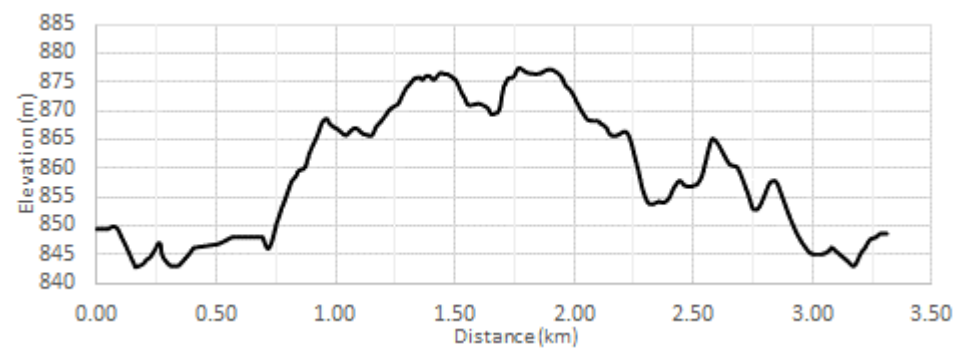

BLUE Course

3.3 kilometre

Saturday U16(x2)
PN Stand
Sunday U12