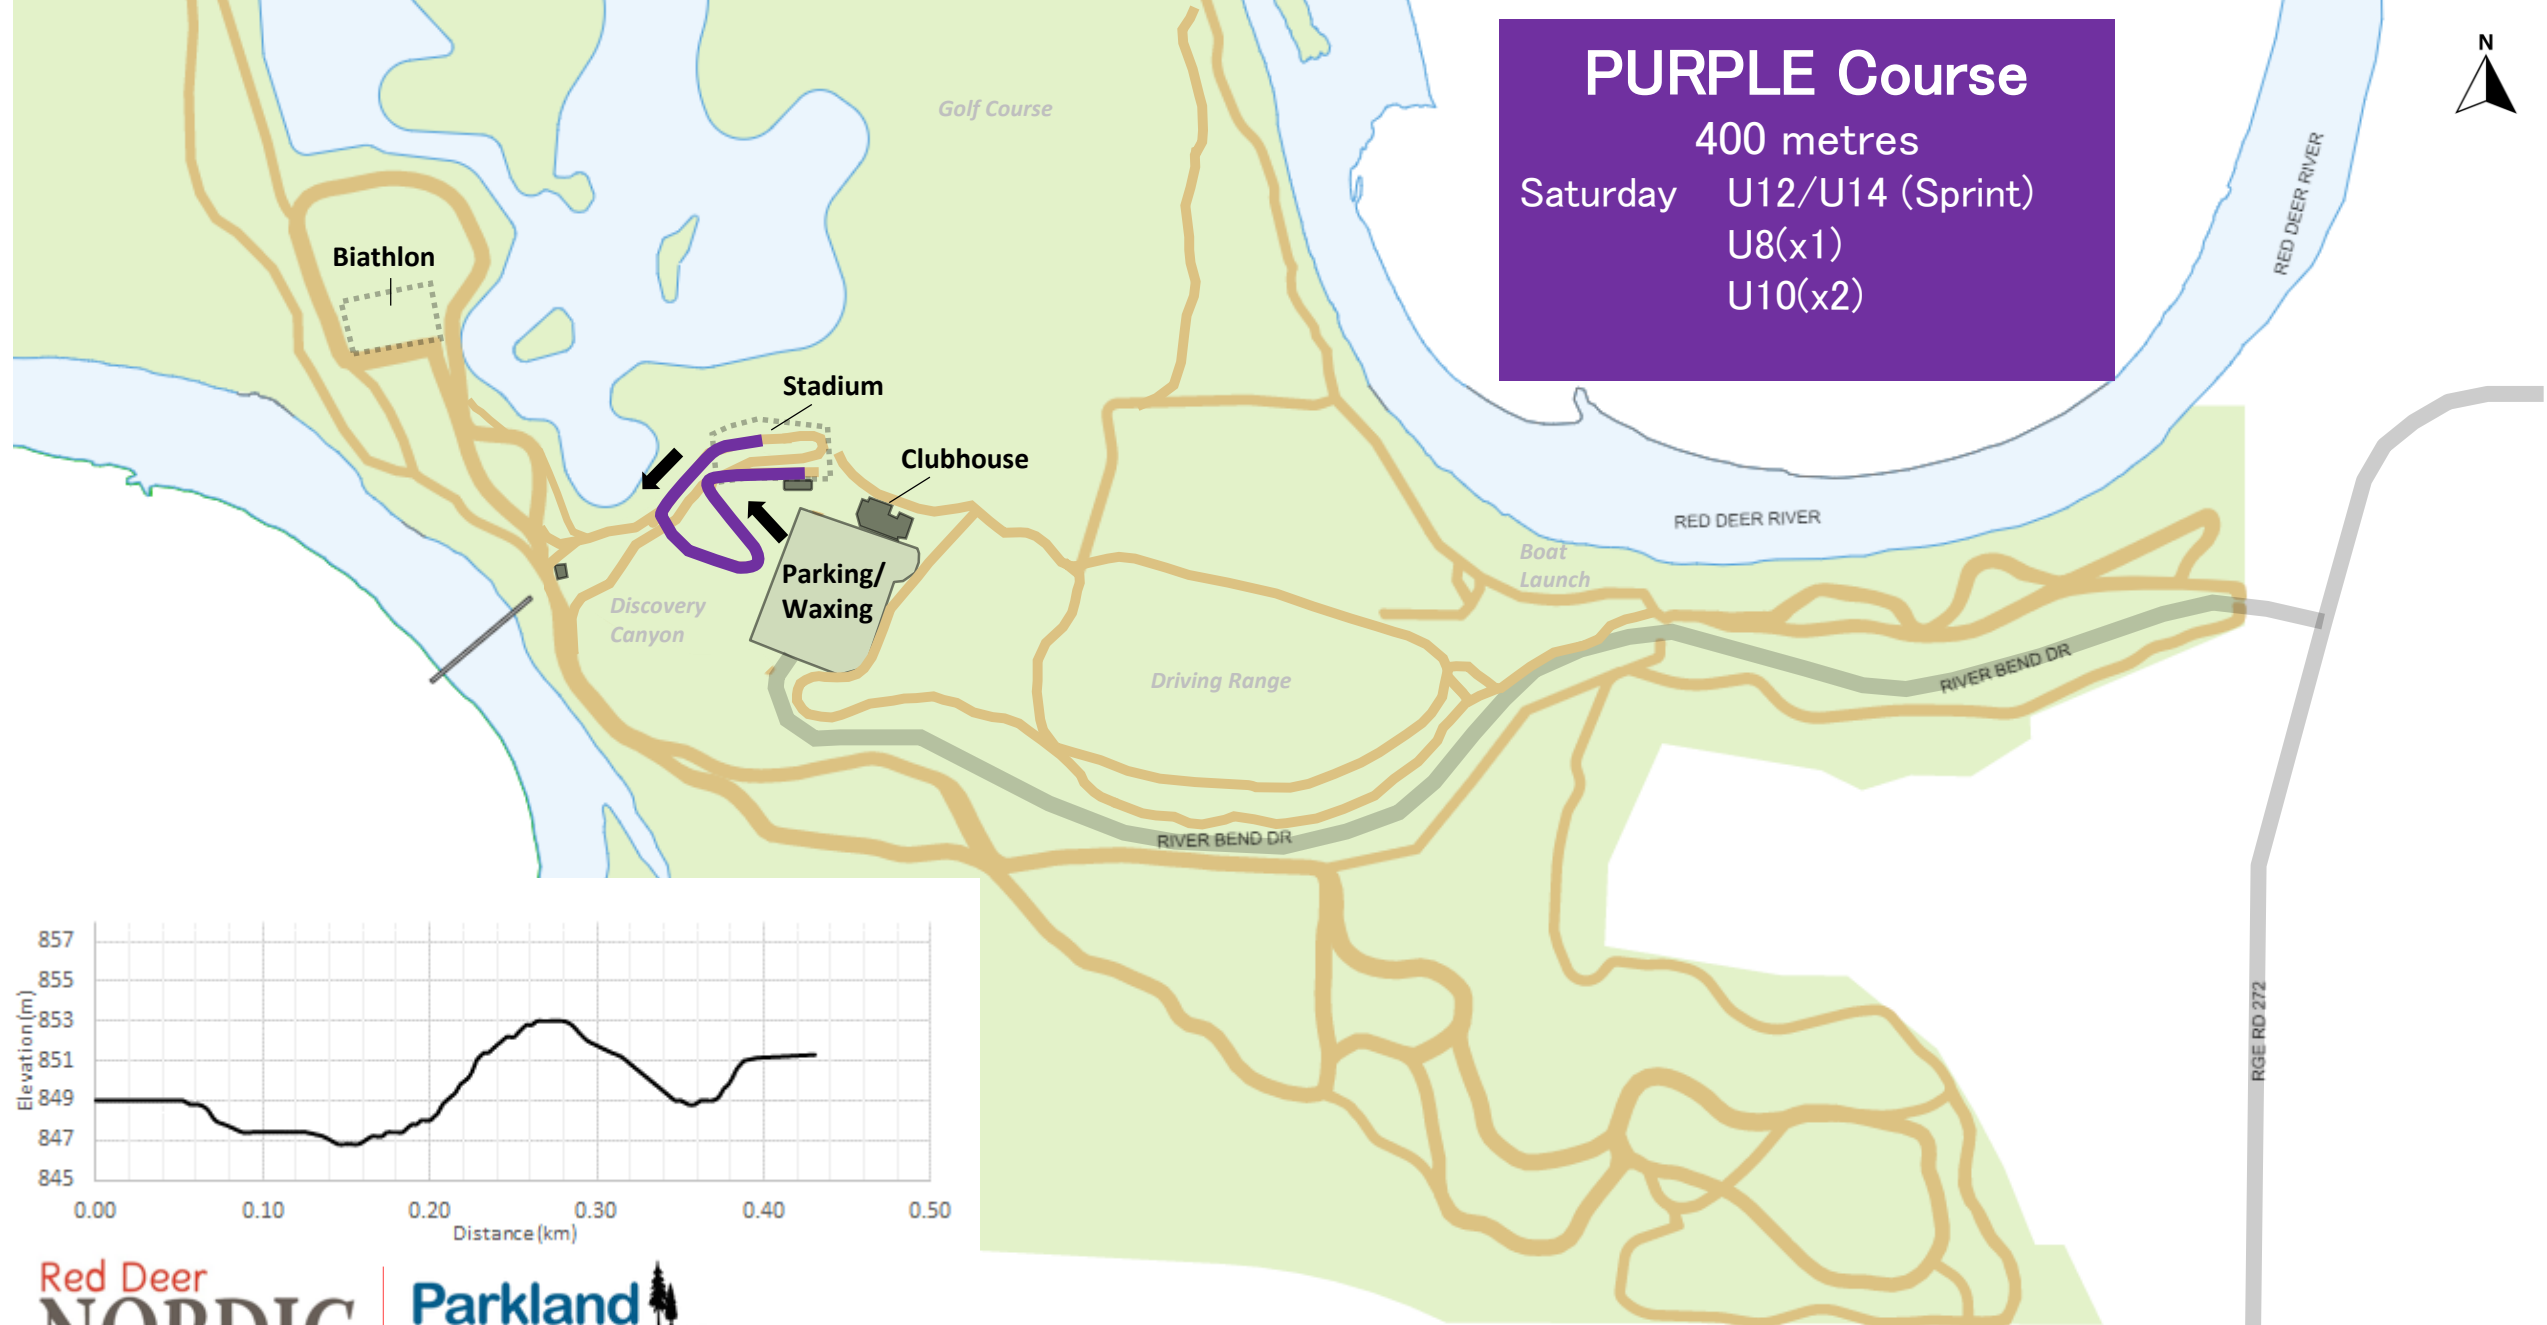

PURPLE Course

400 metres

Saturday U12/U14 (Sprint)

U8(x1)

U10(x2)