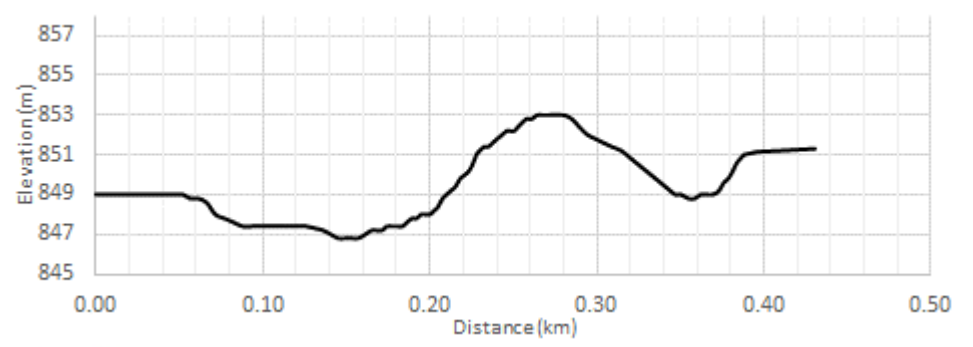

WHITE Course

1.5 kilometres

Saturday PN Sit Ski x2

Sunday PN Sit Ski x3

ORANGE Course

3.75 kilometre

Saturday U18 (2x)/U20 (2x)
Open (2x)/Masters (2x)
Recreational (1x)

BLUE Course

3.3 kilometre

Saturday U16(x2)
PN Stand
Sunday U12

PURPLE Course

400 metres

Saturday U12/U14 (Sprint)

U8(x1)

U10(x2)

Green Course

5.0 kilometre

- Sunday U14 (1x), U16 (2x)
- U18 (3x)/U20 (3x)
- Open (3x)/Masters (3x)
- PN Stand(1x)/Sport(1x)

YELLOW Course

1.0 kilometre

Sunday U10

PINK Course

500 metres

Sunday